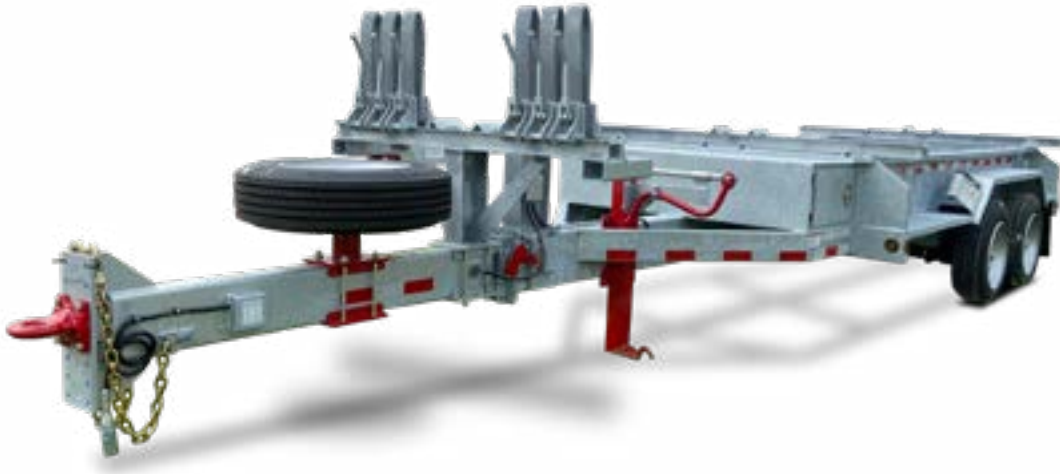

# BROOKS 18K PT-122-8KE

CARGO POLE TRAILER

SCAN TO LEARN MORE  
ABOUT THIS TRAILER

LOAD CAP. (LBS)	GVWR (LBS)	OVERALL LENGTH (FT)	OVERALL MAX WIDTH (IN)	AXLE SIZE (LBS)
18,500	23,500	24/31/38	86	10,000

## UNIT DETAILS

- 6K LBS TANDEM AXLES
- CARGO BED: 142"L X 64"W X 15"H
- BOLSTER HEIGHT: 42"
- RUBBER TORSION SUSPENSION
- ONE PAIR OF 3" RECEIVER TUBES
- WHEEL CHOCK HOLDERS
- OVERALL WIDTH: 86"
- (4) HEAVY DUTY RATCHET STRAP BINDERS
- (4) 15'L X 4"W X 12K LBS NYLON STRAPS
- 12K LBS DROP LEG JACK
- FRONT TOOL BOX AREA WITH PASS THROUGH
- TOOL BOX DIMENSIONS: 14"H X 24"D X 64"W
- BREAKAWAY KIT